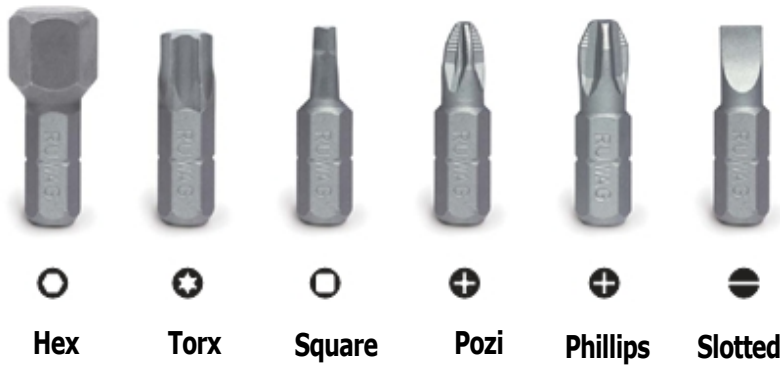

PROFESSIONAL POWER BITS

Ruwag offers a professional range of quality power bits to meet demanding screwdriving applications.

Ruwag's range of powerbits combine the perfect combination of hardness and durability ensuring maximum strength and wear. The grooved geometry of the tip improves the transfer of force from the bit to the screw and reduces chances of slippage, resulting in a professional finish every time.

Designed for use with powertools.

Our improved groove geometry ensures excellent grip for screwdriving applications.