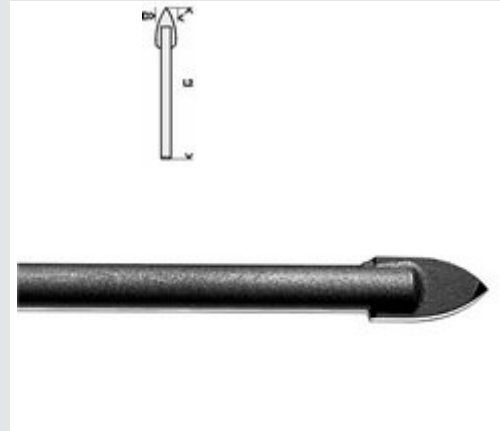

Glass and tile drill bit

Suitable for tiles, porcelain, ceramics and non-toughened glass
 Precision diamond ground carbide tip for exact pilot drilling
 Drill bit colour: silver-grey
Note: Only work at slow speed and with a coolant (water, turpentine, petrol)

| Diameter (D) mm | Total length (L2) mm | Part number | Packaging type | Sales package qty | Despatch package qty | EAN code |
|-----------------|----------------------|---------------|--|-------------------|----------------------|---------------|
| 6 | 65 | 2 608 596 351 | Plastic packaging, pouch, with Euro hole | 1 | 5 | 3165140059572 |
| 8 | 70 | 2 608 596 353 | Plastic packaging, pouch, with Euro hole | 1 | 5 | 3165140059596 |
| 3 | 65 | 2 608 596 334 | Plastic packaging, pouch, with Euro hole | 1 | 5 | 3165140059404 |
| 4 | 65 | 2 608 596 349 | Plastic packaging, pouch, with Euro hole | 1 | 5 | 3165140059558 |
| 5 | 65 | 2 608 596 350 | Plastic packaging, pouch, with Euro hole | 1 | 5 | 3165140059565 |
| 10 | 80 | 2 608 596 354 | Plastic packaging, pouch, with Euro hole | 1 | 5 | 3165140059602 |